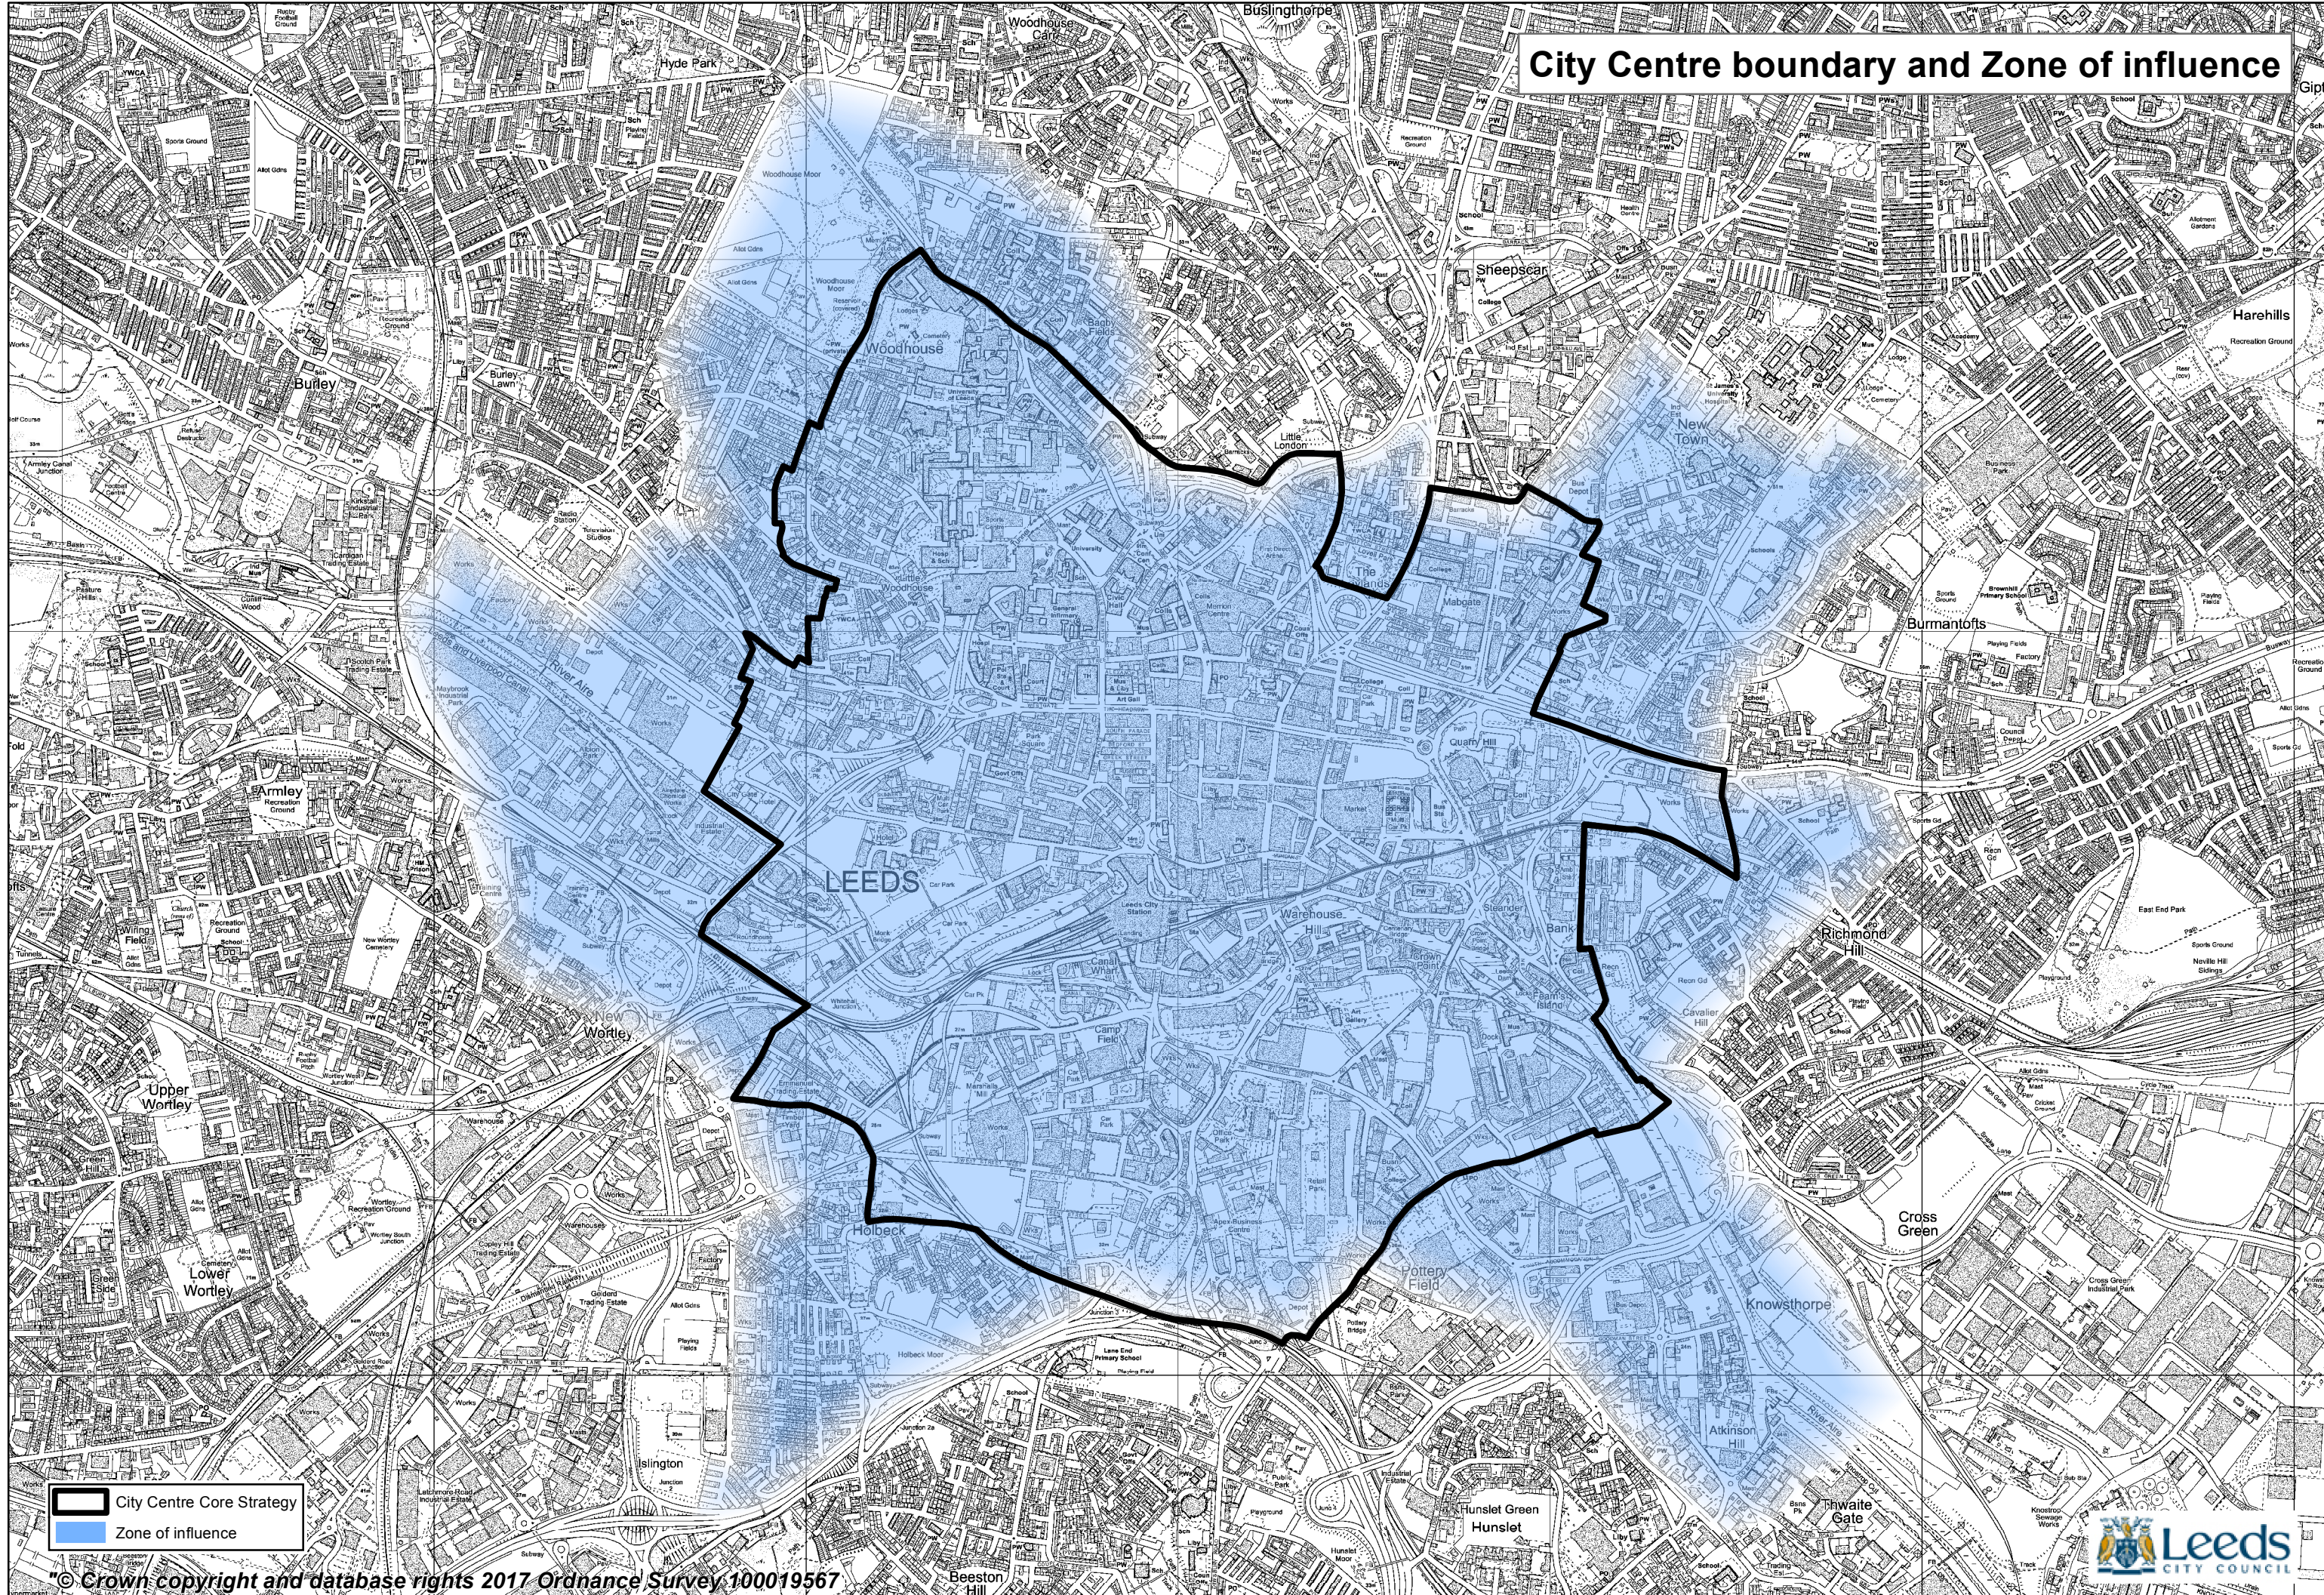

# City Centre boundary and Zone of influence

City Centre Core Strategy  
Zone of influence

© Crown copyright and database rights 2017 Ordnance Survey 100019567